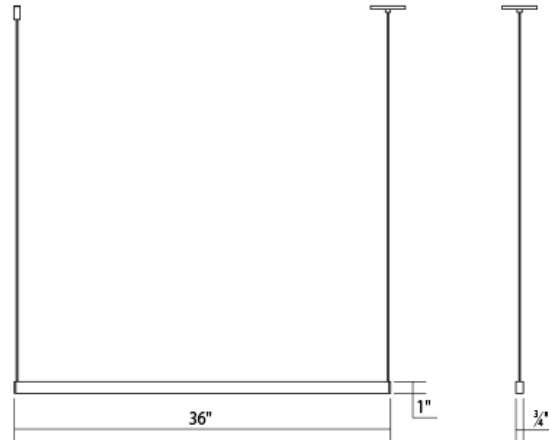

SONNEMAN
A WAY OF LIGHT

thin-line™ 3' Two-Sided LED Pendant

2818.25-3

DIMENSIONS

Height	5"
Minimum Height	5.75"
Maximum Height	73.75"
Width	36"
Depth	0.75"
Canopy/Backplate/Base	4.5"
Hanging Details	6' Adjustable Cord"

SHIPPING

SHADE 1

Quantity	2
Color	White
Material	Aluminum w/Optical Acrylic
Height	1"
Diameter	36

AVAILABLE FINISHES

Satin White (.03)
Bright Satin Aluminum (.16)
Satin Black (.25)

GENERAL LISTINGS

cETL
cUL
Damp Location