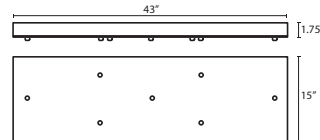

T37V 7 LIGHT BAR CANOPY

- Suitable for sloped ceilings
- Bronze or Satin Nickel
- 14" Dia. shades MAX, with staggered heights