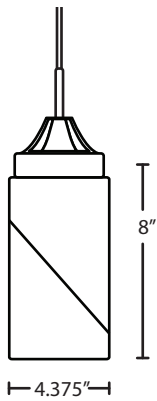

BLINK

120V PENDANTS

location:
DAMP

SPECIFICATIONS:

DESCRIPTION

Cord-hung pendant with glass diffuser.

LAMPING

Standard: 60W Medium-based 120V, lamp not included. Dimmable with standard incandescent dimmer (not included).

EDI: 40W Edison Filament Medium-based, 120V, lamp included.

LED Filament: 5W Replaceable LED Filament lamp, 120V, dimmable, 80+ CRI, 2200°K CCT, 450 lumens, 15,000 hours, lamp included.

DIFFUSER

Shade shall be of glass in various decors. 4.375" Dia. x 8" H

SUSPENSION

Cord-hung: 10' SVT-type cord, complete with 5" decorative sleeve at the socketholder. Jacket coordinates with metal finish. Plated stamped steel construction. Black, Bronze or Satin Nickel. See next page for mulit light options.

MOUNTING

Installs directly to a 4" octagonal ceiling box. Suitable for sloped ceilings.

LABELS

UL or ETL Listed. Suitable for Damp Locations (interior use only). Consult factory concerning lower wattage labeling for energy requirements.

Project Information:

For ordering information, see next page

All dimensions provided are nominal.
Allowance must be made for dimensional tolerance in handcrafted glasses.

REV 3/18