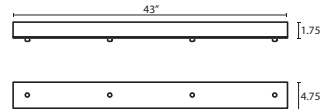

T34V 4 LIGHT BAR CANOPY

- Suitable for sloped ceilings
- Bronze or Satin Nickel
- 20" Dia. shades MAX, with staggered heights