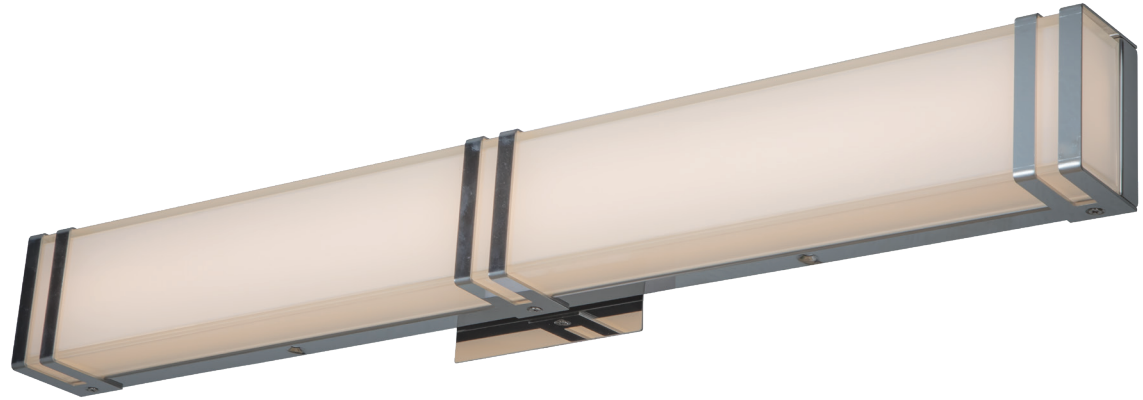

ABRA MODEL **20015WV-CH**

Miter Glass with Chrome Brackets LED vanity

FAMILY NAME **Cosmo**

UPC 00858083007900

Side Elevation

FIXTURE MATERIAL				FIXTURE DIMENSIONS IN INCHES										
Frame Material	Finishes Available	Diffuser Type	Diffuser Finish	Diameter	Height	o.a.h	Width	Length	Ext	Weight	ADA	Location	Rating	Compliance
Steel	CH-Chrome	Glass	Frosted		2.75	4.3		24	2.1	5	Compliant	Wall Mount only	Damp Location	cETLus
LAMPING										Compatible Dimmers		Junction Box Type		SUPPLIED
Lamp Type	Lamp qty	Wattage	Max Wattage	Base	Kelvin	CRI	Initial Lumen's	Delivered Lumen's	Voltage	Most Dimmers		Standard 4 x 4 Octagon Box		
LED	1	32w	32w	Solid State Module	3000k	90+	2720	1904 estimated	120v	SPECIAL NOTES				