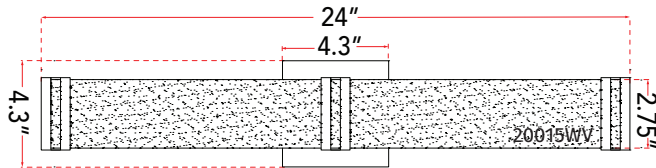

ABRA MODEL **20015WV-CH**

Miter Glass with Chrome Brackets LED vanity

FAMILY NAME **Cosmo**

UPC 00858083007900

Side Elevation

FIXTURE MATERIAL				FIXTURE DIMENSIONS IN INCHES										
Frame Material	Finishes Available	Diffuser Type	Diffuser Finish	Diameter	Height	o.a.h	Width	Length	Ext	Weight	ADA	Location	Rating	Compliance
Steel	CH-Chrome	Glass	Frosted		2.75	4.3		24	2.1	5	Compliant	Wall Mount only	Damp Location	cETLus
LAMPING										Compatible Dimmers		Junction Box Type		SUPPLIED
Lamp Type	Lamp qty	Wattage	Max Wattage	Base	Kelvin	CRI	Initial Lumen's	Delivered Lumen's	Voltage	Most Dimmers		Standard 4 x 4 Octagon Box		
LED	1	32w	32w	Solid State Module	3000k	90+	2720	1904 estimated	120v	SPECIAL NOTES				