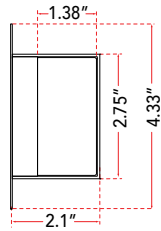

ABRA MODEL **20015WV-CH**

Miter Glass with Chrome Brackets LED vanity

FAMILY NAME **Cosmo**

UPC 00858083007900

Side Elevation

FIXTURE MATERIAL				FIXTURE DIMENSIONS IN INCHES										
Frame Material	Finishes Available	Diffuser Type	Diffuser Finish	Diameter	Height	o.a.h	Width	Length	Ext	Weight	ADA	Location	Rating	Compliance
Steel	CH-Chrome	Glass	Frosted		2.75	4.3		24	2.1	5	Compliant	Wall Mount only	Damp Location	cETLus
LAMPING										Compatible Dimmers		Junction Box Type		SUPPLIED
Lamp Type	Lamp qty	Wattage	Max Wattage	Base	Kelvin	CRI	Initial Lumen's	Delivered Lumen's	Voltage	Most Dimmers		Standard 4 x 4 Octagon Box		
LED	1	32w	32w	Solid State Module	3000k	90+	2720	1904 estimated	120v	SPECIAL NOTES				