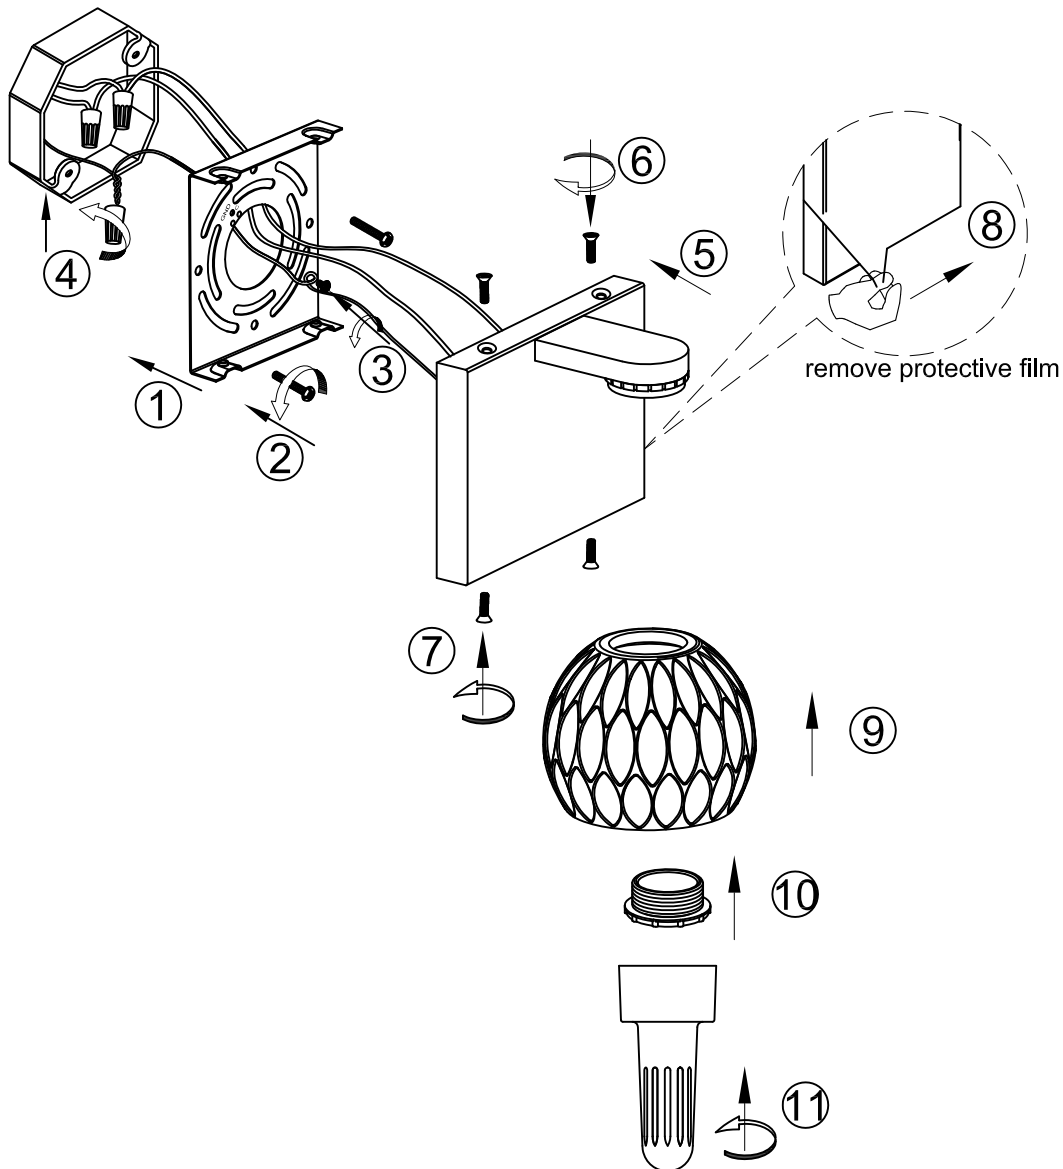

## FEATURE

- 120V~60HZ
  - Lamp Type:LED 5W (470LM)
- The lamp can be only indoor used