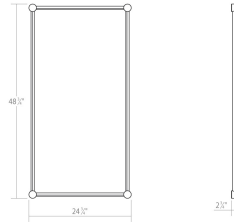

Project:

Purolinear 360 LED Wall Bar Spec Sheet

SKU: 23QSWSR24R120PHA Learn more at:
<https://sonnemanlight.com/purolinear-360-led-wall-bar>

Description: A system of linear tubes, set within the geometry of surface-mounted cylinder brackets, rotate individually to direct the LED illumination in 360 degrees along their axis. Arranged in a linear pattern or along a single path, the possibilities for compositions are endless and unlimited in scalability. Set on a wall, in line behind a bed, the rotatable luminaires provide the variability of direct or indirect illumination.

Type #:

Dimensions

Height:	48.75"
Width:	24.75"
Extends:	2.75"
Minimum Extension:	2.75
Maximum Extension:	2.75
Canopy/Backplate/Base:	2"
Shape:	Rectangle
Size:	24"/48"

Installation

Installation:	Licensed electrician required
---------------	-------------------------------