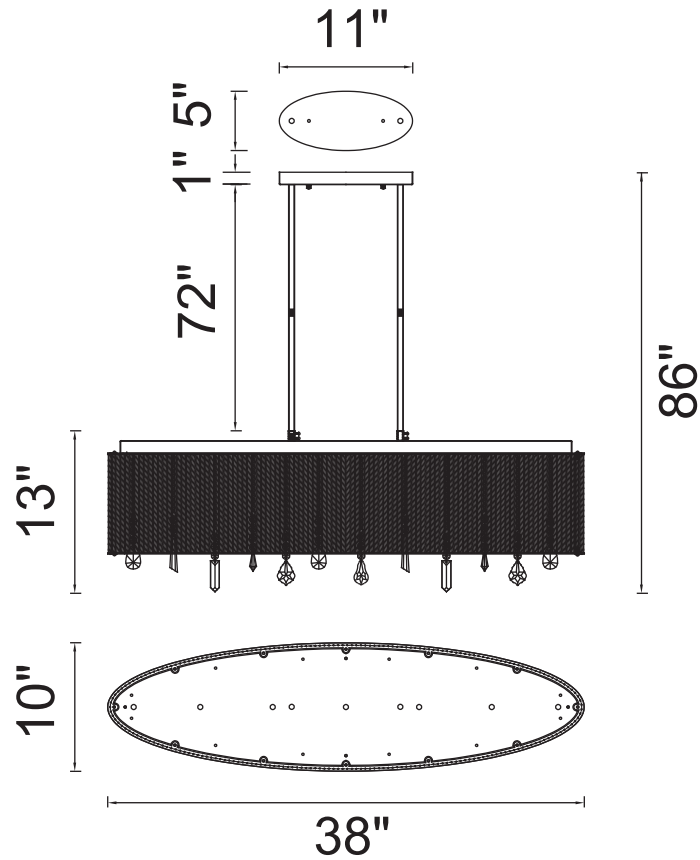

PROJECT: _____
 FIXTURE TYPE: _____
 LOCATION: _____
 CONTACT/PHONE: _____

Item	5562P38C-O
Collection	BENSON
Finish	Chrome
Glass	Clear
Crystal	Clear
Input	120V AC,60HZ,AC

Shade	-----
Length/Dia.	38"
Width/Ext.	10"
Height	13"
Maximum	86"
Lumens	-----

Light Source	G9
Bulb Info.	7×40W
Included	-----
Dimmable	Yes
Color	-----
Weight	