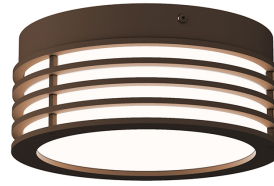

## Marue LED Surface Mount Spec Sheet

SKU: 7420.72    Learn more at:  
<https://sonnemanlight.com/marue-led-surface-mount>

Description: Simplicity flows from the rhythm of rings of diffused light along its height. These surface-mounted fixtures have a crisp refined presence with a modern edge.

### Dimensions

Height:	3.5"
Diameter:	7.75"
Canopy/Backplate/Base:	7.25"
Shape:	Round
Size:	7"

### Shade

Shade 1 Material:	Optical Acrylic
-------------------	--------------------