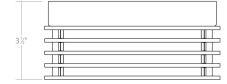

### Dimensions

Height:	3.5"
Diameter:	7.75"
Canopy/Backplate/Base:	7.25"
Shape:	Round
Size:	7"