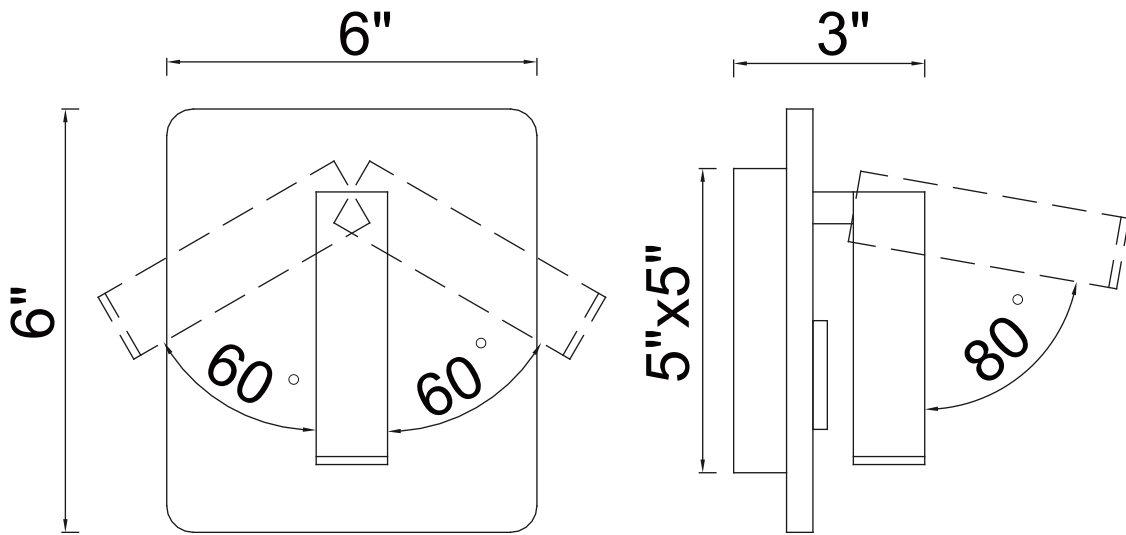

PROJECT: _____
 FIXTURE TYPE: _____
 LOCATION: _____
 CONTACT/PHONE: _____

Item	1242W6-103
Collection	PRIVATE I
Finish	Matte White
Glass	-----
Crystal	Clear
Input	120V AC,60HZ,AC

Shade	-----
Length/Dia.	6"
Width/Ext.	3"
Height	6"
Maximum	-----
Lumens	312

Light Source	LED
Bulb Info.	6W
Included	-----
Dimmable	Yes
Color	3000K
Weight	