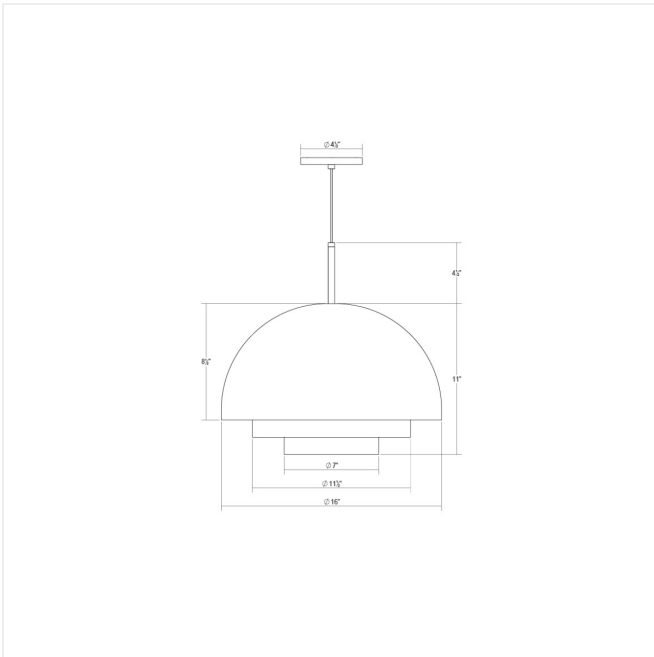

Project:

Modern Tiers 16" Dome LED Pendant Spec Sheet

SKU: 3523.14

Modern Tiers Pendants celebrate pure modern geometry and functional simplicity. Smooth, muted concentric tiered rings—domed or in a flat drum shape—channel light downward, creating an illuminating LED glow within a sculptural form. Scaled for residential, hospitality and commercial settings for an enduring modern presence.

Learn more: <https://sonnemanlight.com/modern-tiers-pendant>

Type #:

Dimensions

Height:	15.5"
Diameter:	16"
Canopy/Backplate/Base:	4.5"
Hanging Details:	20' Adjustable Cord
Shape:	Dome
Size:	16"
Canopy/Backplate/Base Height:	0.5"

Installation

Installation:	Licensed electrician required
Sloped Ceiling Compatible?:	Compatible
Cord Length:	20' Adjustable Cord
Minimum Hanging Height:	16.5"
Maximum Hanging Height:	255.5"

Shade

Shade Material:	Metal
Shade 1 Color:	Brass Finish
Shade 2 Material:	Metal
Shade 2 Color:	Satin White
Shade 3 Material:	Metal
Shade 3 Color:	Satin White