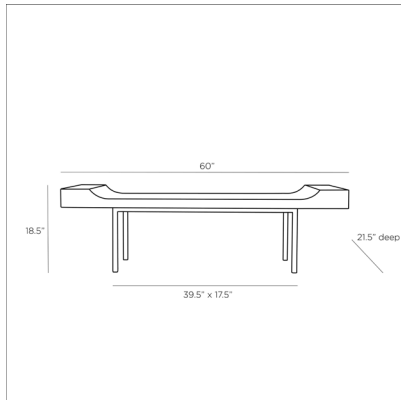

ARTERIO RS

LANNY BENCH

5115

H: 18.5 IN, W: 60 IN, D: 21.5 IN

Black Teak

Contract Recommendations: Adding a lacquer coating provides additional protection

With its sophisticated form, this bench delivers an austere beauty. The cutout-shaped silhouette of the bench seat creates a visually impactful element over a sleek blackened iron base. Black finished teak wood features a heavy wire brushing that adds extra texture and highlights the natural wood grain. Wood will vary.

APPEARANCE

Material	Iron, Wood
Material Type	Teak
Finish	Black, Blackened Iron
Finish Will Vary	true
Top Coat/Sealant	false

DIMENSIONS

Foot Print	W: 39.5 IN, D: 17.5 IN
Leg	H: 14 IN, W: 1, D: 1
Seat Cushion Thickness	3 IN
Seat	W: 48 IN, D: 21.5 IN
Seat Height	17 IN
Seat	W: 48 IN, D: 21.5 IN
Clearance	14"
Diagonal Dimension	28.5 IN

SHIPPING

Shipping Requirements	TruckShip
Product Weight	74 LBS
Gross Weight 1	105.29 LBS
Shipping Box 1	H: 62 IN, L: 25 IN, W: 21.5 IN

ADDITIONAL INFO

Additional Notes	Height of the curve on the seat: 1.5", Weight Limit: 375 lbs
------------------	---