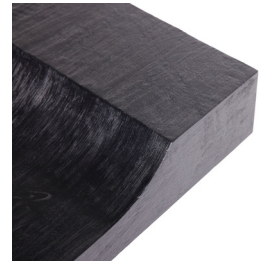

ARTERIO RS

LANNY BENCH

5115

H: 18.5 IN, W: 60 IN, D: 21.5 IN

Black Teak

Contract Recommendations: Adding a lacquer coating provides additional protection

With its sophisticated form, this bench delivers an austere beauty. The cutout-shaped silhouette of the bench seat creates a visually impactful element over a sleek blackened iron base. Black finished teak wood features a heavy wire brushing that adds extra texture and highlights the natural wood grain. Wood will vary.

APPEARANCE

Material	Iron, Wood
Material Type	Teak
Finish	Black, Blackened Iron
Finish Will Vary	true
Top Coat/Sealant	false

DIMENSIONS

Foot Print	W: 39.5 IN, D: 17.5 IN
Leg	H: 14 IN, W: 1, D: 1
Seat Cushion Thickness	3 IN
Seat	W: 48 IN, D: 21.5 IN
Seat Height	17 IN
Seat	W: 48 IN, D: 21.5 IN
Clearance	14"
Diagonal Dimension	28.5 IN