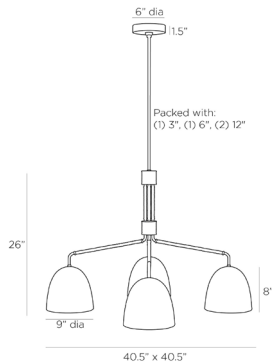

ARTERIOS

WORTH CHANDELIER

DLI05

H: 30.5 IN, W: 40.5 IN, D: 40.5 IN

Vintage Brass

Contract Suitable As Is

Imparting a classic midcentury silhouette, the Worth chandelier is cast in vintage brass. Natural rattan wraps the light's four arms and embellishes the central column, lending an artisan touch. The chandelier suspends from a pipe and canopy, also in vintage brass. Finish will vary. Damp-rated, although limited covered outdoor conditions may affect finish.

APPEARANCE

Material	Brass, Rattan
Finish	Natural Rattan
Finish Will Vary	true
Top Coat/Sealant	true

DIMENSIONS

Chandelier	H: 26 IN, W: 40.5 IN, D: 40.5 IN
Minimum Hanging Height	30.5 IN
Maximum Hanging Height	60.5 IN
Canopy	H: 1.5 IN, Dia: 6.00 IN

WIRING

Rating	Damp
Suggested Bulb Type	G16.5
Cord	10 FT, Clear/Silver, SVT
Socket	4, Type A - E26
Photographed Bulb	2" Frosted Globe Bulb
Maximum Watt	40
Voltage	110-120 V

CERTIFICATIONS

Certifications	Mexico Australia, European Union, United Arab Emirates, United States, Canada
----------------	--