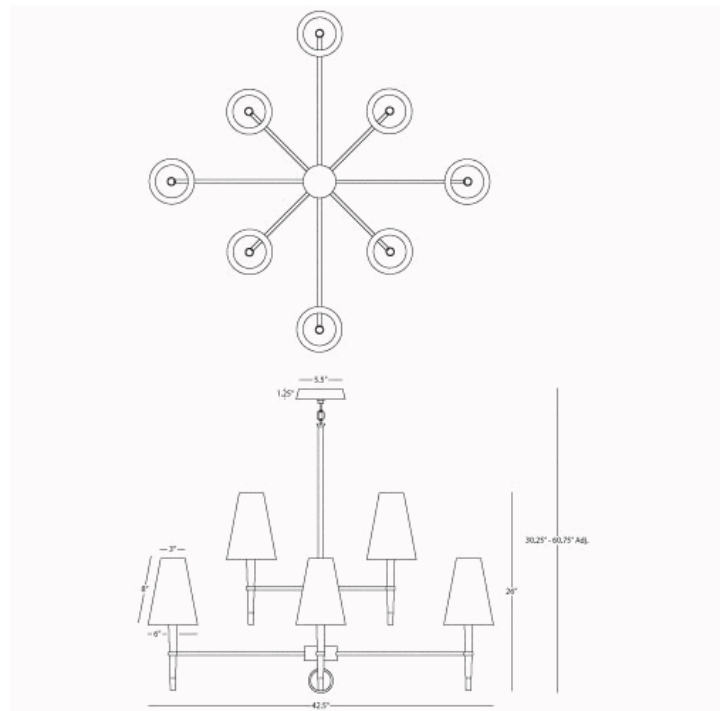

JONATHAN ADLER

VENTANA

PN673

2 - Tier, 8 - Light Chandelier

8 - 25W Max.

Bulb Type: B9.5 Candelabra

Direct Wire Only

Ebony Finished Wood w/ Polished Nickel Finished

Accents

Natural Linen Shade w/ Rolled Edge Hem

Susp. Hardware: 3pcs - 5/8" x 12" & 1pc. - 5/8" x 6"

Extension Rods

FINISH OPTION:

673 - Antique Brass Finished Accents

**** Available for Quick SHIP ****