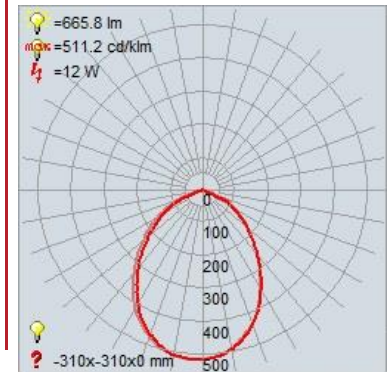

IES FILE

In addition to Access Lighting's purchase and warranty terms and conditions, by signing below or placing an order, you agree that you are authorized to bind the entity placing any order and acknowledge the following: All of sizes and measurements are approximate and all images are for illustrative purposes only. In the event of an inconsistency, the "Product Measurements" section controls. There also may be slight differences in the colors and designs compared to the displayed and printed images.

Signature: _____

Print Name _____ Date: _____

Toll Free 800-828-5483 www.AccessLighting.com

301 Piedmont Grove Park, Suite A, Greenville, SC 29611

** NOTE: All measurements are rounded up to the 1/4 inch. There is no warranty on any replaceable bulbs, even if included with the fixture.
Copyright Access Lighting Corp. All information is subject to change without notice. 2/26/2024 20381LEDDMG-BL.pdf