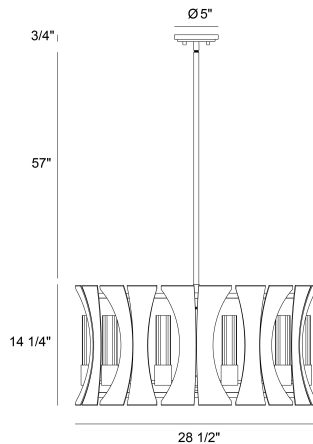

PENNINO, 10 LIGHT CHANDELIER

PRODUCT DETAILS

No.	:	38164-019
Product Color	:	MATTE BLACK W/ GREY WOOD
Product Material	:	METAL
Shade / Accent Colour	:	GLASS
Shade / Accent Material	:	GLASS
Diameter	:	28.5"
Height	:	14.5"
Overall Height	:	72"
Weight	:	28lbs

LIGHT SOURCE DETAILS

Number of Bulbs	:	10
Light Source	:	LED
Light Source Type	:	T8 LED
Input Voltage	:	120V
Bulb Voltage	:	120V
Socket Type	:	E12
Wattage	:	4W
Total Wattage	:	40W
Total Lumen	:	4500lm
Kelvin	:	3000K
CRI	:	80+
Bulb Included	:	Yes
Dimmable	:	Yes

Options Available

ITEM NO.	FINISH	SHADE
38164-019	MATTE BLACK W/ GREY WOOD	GLASS

TECHNICAL DETAILS

Hanging Support Type	:	ROD
Hanging Support Length	:	57"
Rods Included	:	3"+6"+12"+18"+18"
Canopy / Backplate Height	:	0.75"
Canopy / Backplate Dia.	:	5"
Location	:	DRY
Approval	:	
Title 24	:	Yes