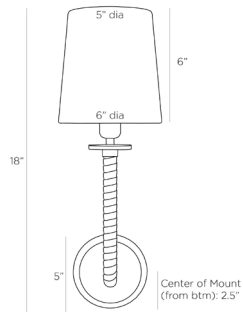

## WAYMAN SCONCE

DWC06  
H: 18 IN, W: 6 IN, D: 7.5 IN  
Antique Brass  
Contract Suitable As Is

A classic wall sconce silhouette gets a fresh update, with a tightly wrapped arm in rich, oxblood leather, creating contrast and texture. The versatile illuminator is designed with an antique brass steel mount and a white linen shade. Finish will vary. Damp-rated, although limited covered outdoor conditions may affect finish.

### DIMENSIONS

	6
Center Of Mount From Btm	2.5 IN
Shade	Top: 5.00 IN, Dia: 6.00 IN
Backplate	Dia: 5.00 IN, D: 1 IN
Mount	Dia: 4.50 IN