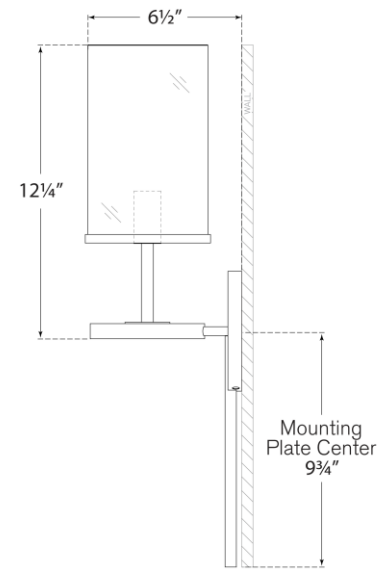

TEAR SHEET

Vivier Single Sconce

Item # TOB 2502BK/HAB-CG2

Designer: Thomas O'Brien

Height: 22"

Width: 5.25"

Extension: 6.5"

Backplate: 5" Round

Finishes: BK/HAB

Glass Options: CG

Socket: E12 Candelabra

Wattage: 40 B11

Weight: 6 Pounds

Side View

Front View