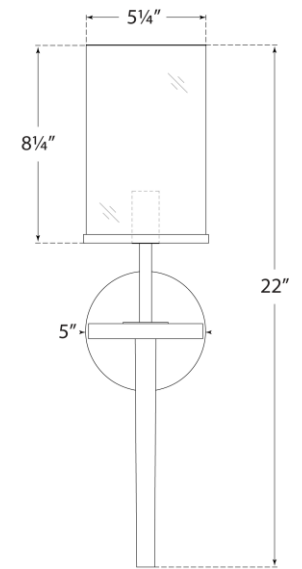

TEAR SHEET

Vivier Single Sconce

Item # TOB 2502BK/HAB-CG2

Designer: Thomas O'Brien

Height: 22"

Width: 5.25"

Extension: 6.5"

Backplate: 5" Round

Finishes: BK/HAB

Glass Options: CG

Socket: E12 Candelabra

Wattage: 40 B11

Weight: 6 Pounds

Side View

Front View