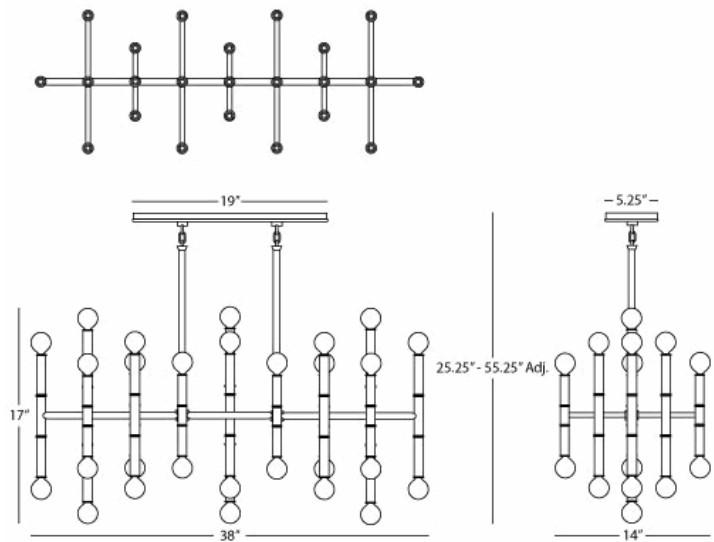

JONATHAN ADLER

MEURICE

687

Rectangular Chandelier

42 - 25W Max.

Bulb Type: G16.5 Candelabra

Direct Wire Only

Antique Brass Finish

Susp. Hardware: 6pcs-5/8" x 12" &

2pcs -5/8" x 6" Extension Rods

FINISH OPTIONS:

S687 - Polished Nickel

Z687 - Deep Patina Bronze

**** Available for Quick SHIP ****