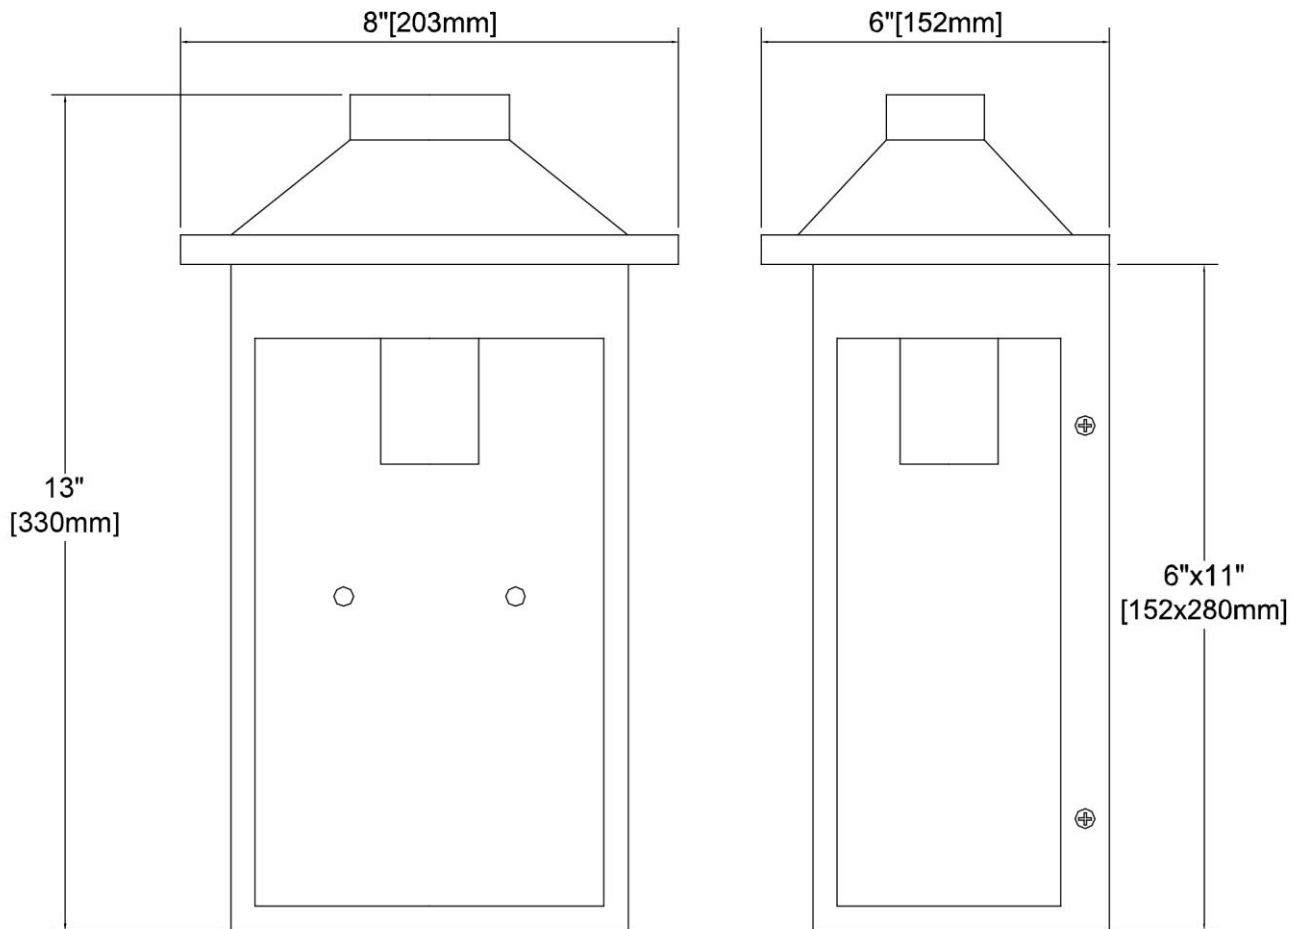

ITEM #:	46701/1
UPC	748119134352
Description	Lamplighter 1-Light Sconce in Matte Black with Seedy Glass
Finish	Matte Black
Materials	Glass, Steel
Brand	ELK Lighting
Collection	Lamplighter
Category	Outdoor Lighting
Type	Sconce

ITEM DIMENSIONS				RATINGS & SPECIFICATIONS				
Width	8 inches			Safety Rating	ETL		Certification	Wet locations
Depth	5.75 inches			ADA Compliant	N/A		Voltage	120
Height	13 inches			BULBS / SOCKETS				
Weight	5 pounds			Quantity	1	Wattage	100 watts	
ADDITIONAL DIMENSIONS				Included	No	Type	A19 (E26 Medium Base)	
Backplate / Canopy	6x11			Other	N/A			
HCWO	8 inches			CHAIN / CORD INFORMATION				
Min. Extension	N/A			Chain	N/A	Cord	8 inches	
Max. Extension	N/A			SHADE / GLASS DETAILS				
OVERALL HEIGHT				Shade/Glass Description	Seedy glass			
Min.	N/A		Max.	N/A				
EXTENSION ROD(S)				Width	N/A		Height	N/A
N/A				Width at Top	N/A		Width at Bottom	N/A