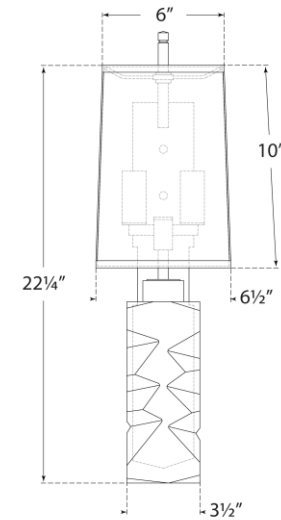

TEAR SHEET

Argentino Large Sconce

Item # TOB 2950CG/PN-L/PN

Designer: Thomas O'Brien

Height: 22.25"

Width: 6.5"

Extension: 4.75"

Backplate: 2.5" x 6.75" Rectangle

Finishes: CG/HAB, CG/PN

Shade Treatments: L/HAB, L/PN

Shade Details: 6" x 6.5" x 10"

Socket: 2 - E12 Candelabra

Wattage: 2 - 60 B11

Weight: 12 Pounds

Note: Requires Smaller Outlet Box

Top View

Bottom View

Side View