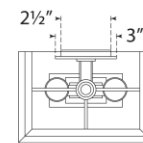

TEAR SHEET

Argentino Large Sconce

Item # TOB 2950CG/PN-L/PN

Designer: Thomas O'Brien

Height: 22.25"

Width: 6.5"

Extension: 4.75"

Backplate: 2.5" x 6.75" Rectangle

Finishes: CG/HAB, CG/PN

Shade Treatments: L/HAB, L/PN

Shade Details: 6" x 6.5" x 10"

Socket: 2 - E12 Candelabra

Wattage: 2 - 60 B11

Weight: 12 Pounds

Note: Requires Smaller Outlet Box

Top View

Bottom View

Side View