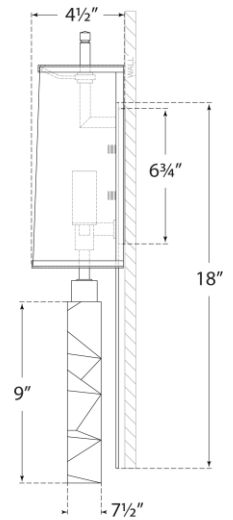

TEAR SHEET

Argentino Large Sconce

Item # TOB 2950CG/PN-L/PN

Designer: Thomas O'Brien

Height: 22.25"

Width: 6.5"

Extension: 4.75"

Backplate: 2.5" x 6.75" Rectangle

Finishes: CG/HAB, CG/PN

Shade Treatments: L/HAB, L/PN

Shade Details: 6" x 6.5" x 10"

Socket: 2 - E12 Candelabra

Wattage: 2 - 60 B11

Weight: 12 Pounds

Note: Requires Smaller Outlet Box

Top View

Bottom View

Side View