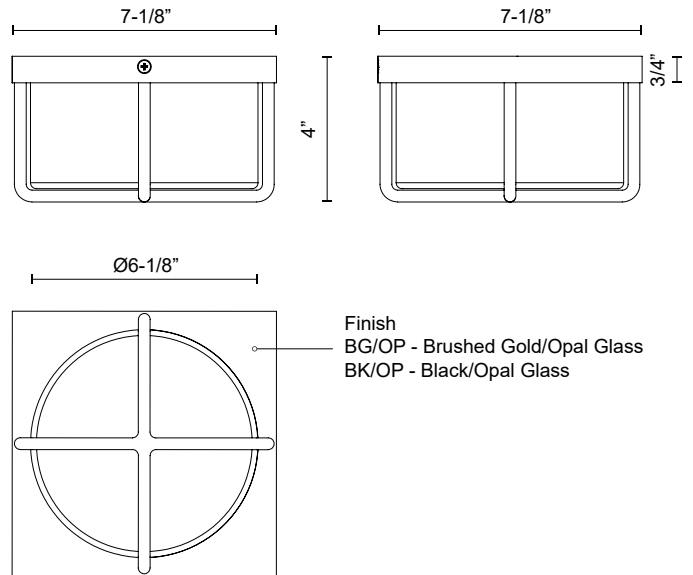

**REGALO
FM45907**
FLUSH MOUNT

PROJECT

FM45907-BG/OP
Brushed Gold/Opal
Glass

FM45907-BK/OP
Black/Opal Glass

SPECIFICATION DETAILS

Fixture Dimensions	L7-1/8" x W7-1/8" x H4"
Light Source	AC LED Module
Wattage	13W
Total Lumens	1020lm
Delivered Lumens	BG/OP-728lm; BK/OP-690lm;
Voltage	120V
Color Temperature	3000K
CRI (Ra)	90CRI
Optional Color Temps	2700K - 5000K Available, Minimum Order Quantities Apply
LED Rated Life	50,000 hours
Dimming	100% - 10%, ELV Dimmer (Not Included)
Glass Details	Opal Glass
Location	Dry
Illumination Direction	Down
CEC Title 24 JA8	Yes, JA8-2022
Paint Finish	BG01; BK01;

* For custom options, consult factory for details.

* For warranty information, please visit www.kuzcolighting.com/warranty

DESCRIPTION

The Regalo Collection is all about simple lighting with an elevated design. Cake-like opal glass diffusers are wrapped like presents with sculptural metal details tied to your choice of Powder-Coated Black or Brushed Gold finishes. Available in 7-inch and 10-inch size options to fit your style and lighting demands.