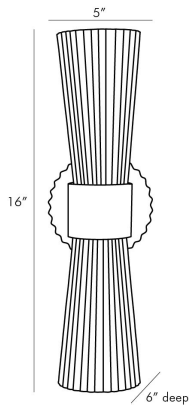

ARTERIOS

WHITTIER SCONCE

49255
H: 16 IN, W: 5 IN, D: 6 IN
Pale Brass, Clear Fluted Glass
Contract Suitable As Is

This tuxedo-style sconce bestows a classic element to any façade it graces. The two-light fixture features clear fluted glass shades, fixed on a pale brass steel plate, that maximize the light and add texture to its directional pattern. Pair with another to create a double vanity story in a powder room, or for a more dramatic effect on a wallscape. Damp-rated, although limited covered outdoor conditions may affect finish.

APPEARANCE

Material	Glass, Steel
Finish	Pale Brass
Top Coat/Sealant	true

DIMENSIONS

Center Of Mount From Btm	8 IN
Backplate	Dia: 4.50 IN, D: 1 IN
Mount	Dia: 4.00 IN

WIRING

Rating	Damp
Cord	1 FT, Black, SVT
Socket	2, Type B=-E12 Other
Maximum Watt	25
Voltage	110-120 V