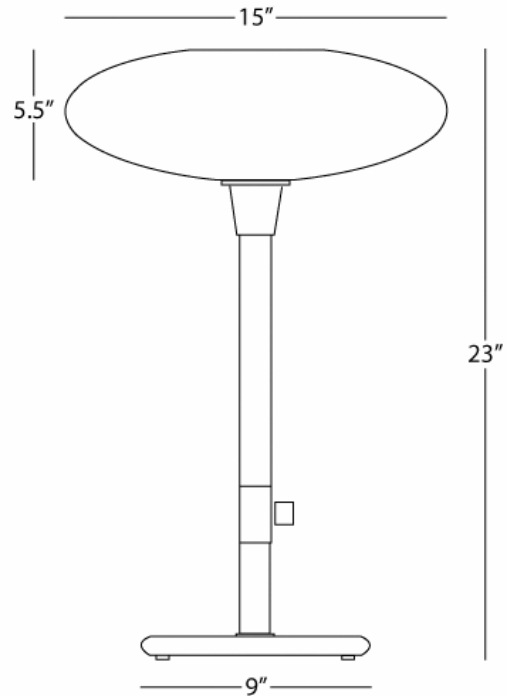

RICO ESPINET
OVO

B2044
Table Lamp

1-150W Max.
Bulb Type: A
Switch: Full Range Dimmer
Aged Brass Finish
Frosted White Cased Glass Shade

FINISH OPTION:
2044 - Polished Nickel

** Ships Within 5 Business Days*