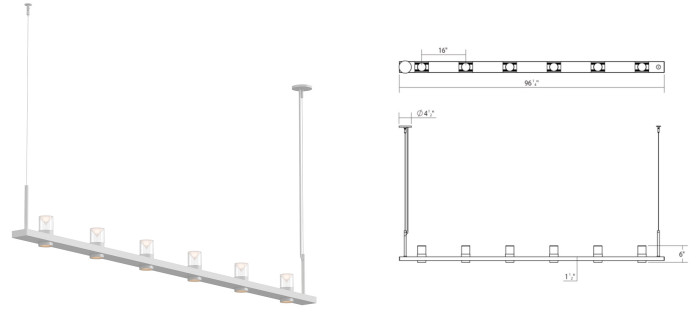

Project:

Intervals Linear Beam Pendant Spec Sheet

SKU: 20QWL08B Learn more at:
<https://sonnemanlight.com/intervals-linear-beam-pendant>

Description: Intervals is a uniquely integrated linear architectural lighting system of rhythmically aligned bidirectional illumination, with a range of available decorative and functional trims. Architecturally scaled, the suspended horizontal beams span long lengths within a space, supported from ceiling-mounted cables or stems, forming a dramatically powerful approach to illuminating architecturally expansive locations. SONNEMAN's new **INTERVALS Recessed Downlights** extend and support these Intervals Linear Beam Pendants. Together, they achieve a comprehensive and unified approach to dynamically lighting interior spaces.

Type #:

Dimensions

Height:	11.5"
Width:	96.25"
Length:	4"
Canopy/Backplate/Base:	4.5"
Hanging Details:	10" Adjustable Cable
Size:	8'

Electrical Specs

Bulb(s) Included?:	Yes
Bulb 1 Type:	Integral LED
Bulb Quantity:	6
Input Voltage:	120-277VAC
Wattage:	27
Initial Lumens:	8670
Color Temperature:	3000K
CRI:	90
Power Supply Type:	Driver
Power Supply Quantity:	2
Power Supply Location:	Fixture
Dimming Type:	TRIAC & ELV @120V / 0-10V

Installation

Installation:	Licensed electrician required
Sloped Ceiling Compatible?:	Compatible
Minimum Hanging Height:	14.25"
Maximum Hanging Height:	134.25"

Shade

Shade 1 Material:	Glass w/Etched Acrylic Cone
Shade 2 Material:	Aluminum