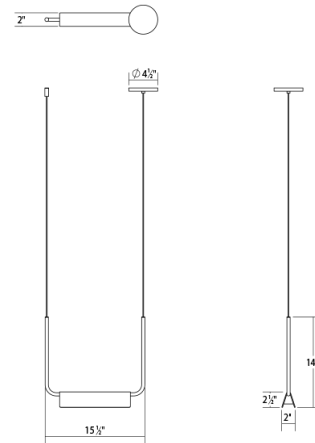

SONNEMAN
A WAY OF LIGHT

morii™ 15" LED Pendant

2837.16

DIMENSIONS

Height	14"
Width	15"
Depth	2"
Canopy/Backplate/Base	4.5"
Hanging Details	6' Adjustable Cord"

ELECTRICAL SPECS

Bulb Type	Integral LED
Bulb Quantity	1
Bulb Included?	Yes
Wattage	11
Initial Lumens	930
Input Voltage	120VAC
CCT	3000K
CRI	90
Power Supply Type	Driver
Power Supply Quantity	1
Power Supply Location	Outlet Box
Dimming Type	TRIAC/ELV

SHIPPING

SHADE 1

Quantity	1
Color	Satin Nickel
Material	Aluminum
Height	2.5"
Diameter	11

AVAILABLE FINISHES

Satin White (.03)
Bright Satin Aluminum (.16)
Satin Black (.25)

GENERAL LISTINGS

cETL
cUL
Damp Location