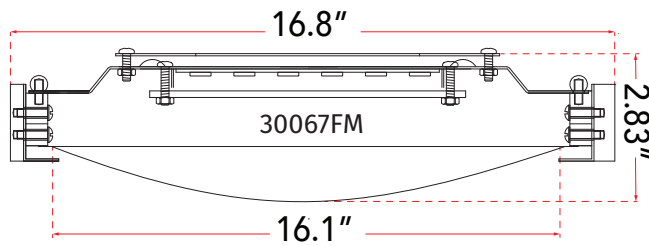

ABRA MODEL **30067FM-CH**

17" Low Profile Frosted Glass Flushmount with High Output Dimmable LED

FAMILY NAME **Halo**

UPC **00858083007740**

| FIXTURE MATERIAL | | | | FIXTURE DIMENSIONS IN INCHES | | | | | | | | | | |
|------------------|--------------------------------|---------------|-----------------|------------------------------|--------|-------|-----------------|-------------------|---------|--------------------|-----|----------------------------|---------------|-------------|
| Frame Material | Finishes Available | Diffuser Type | Diffuser Finish | Diameter | Height | o.a.h | Width | Length | Ext | Weight | ADA | Location | Rating | Compliance |
| Metal | CH-Chrome BN-Brushed Nickel | Glass | Frosted | 16.8 | 2.75 | 2.83 | | | | 9 | | Ceiling Mount only | Damp Location | cETLus T-24 |
| LAMPING | | | | | | | | | | Compatible Dimmers | | Junction Box Type | | SUPPLIED |
| Lamp Type | Lamp qty | Wattage | Max Wattage | Base | Kelvin | CRI | Initial Lumen's | Delivered Lumen's | Voltage | | | Standard 4 x 4 Octagon Box | | |
| LED | 1 | 29w | 29w | Solid State Module | 3000k | 90+ | 2465 | 1726 estimated | 120v | | | SPECIAL NOTES | | |