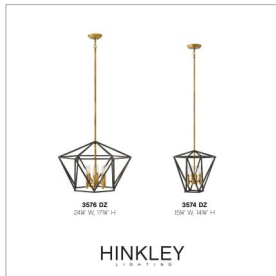

THEORY

3576DZ

MEDIUM OPEN FRAME SINGLE TIER

Theory's multi-faceted cage design proves the ultimate style solution to the elegance equation. This vintage, mid-century design is updated with a sophisticated two-tone finish, enhancing its modern geometric shape with a bold layering effect.

DETAILS	
FINISH:	Aged Zinc
MATERIAL:	Steel
SLOPE DEGREE:	90
DIMMABLE:	No

DIMENSIONS	
WIDTH:	24.3"
HEIGHT:	17.8"
WEIGHT:	9.5lb

LIGHT SOURCE	
LIGHT SOURCE:	Socketed
WATTAGE:	6-5w Cand. LED, 60w Equiv.
VOLTAGE:	120v

MOUNTING	
CANOPY:	5" Dia.
LEAD WIRE:	1 X 120"
MAX HEIGHT:	52.3

SHIPPING	
CARTON LENGTH:	27.3
CARTON WIDTH:	24.3
CARTON HEIGHT:	19.8
CARTON WEIGHT:	17

PRODUCT DETAILS:

- This item may be hung on a sloped ceiling
- This fixture includes multiple down stems in various lengths to customize the installation height of the fixture, including one 6" stem and two 12" stems
- Suitable for use in dry (indoor) locations as defined by NEC and CEC. Meets United States UL Underwriters Laboratories & CSA Canadian Standards Association Product Safety Standards.
- Ideal for vintage filament bulbs (not included)
- Distinctive mid-century modern elements merge with sleek and timeless forms for a vintage vibe with modern flair