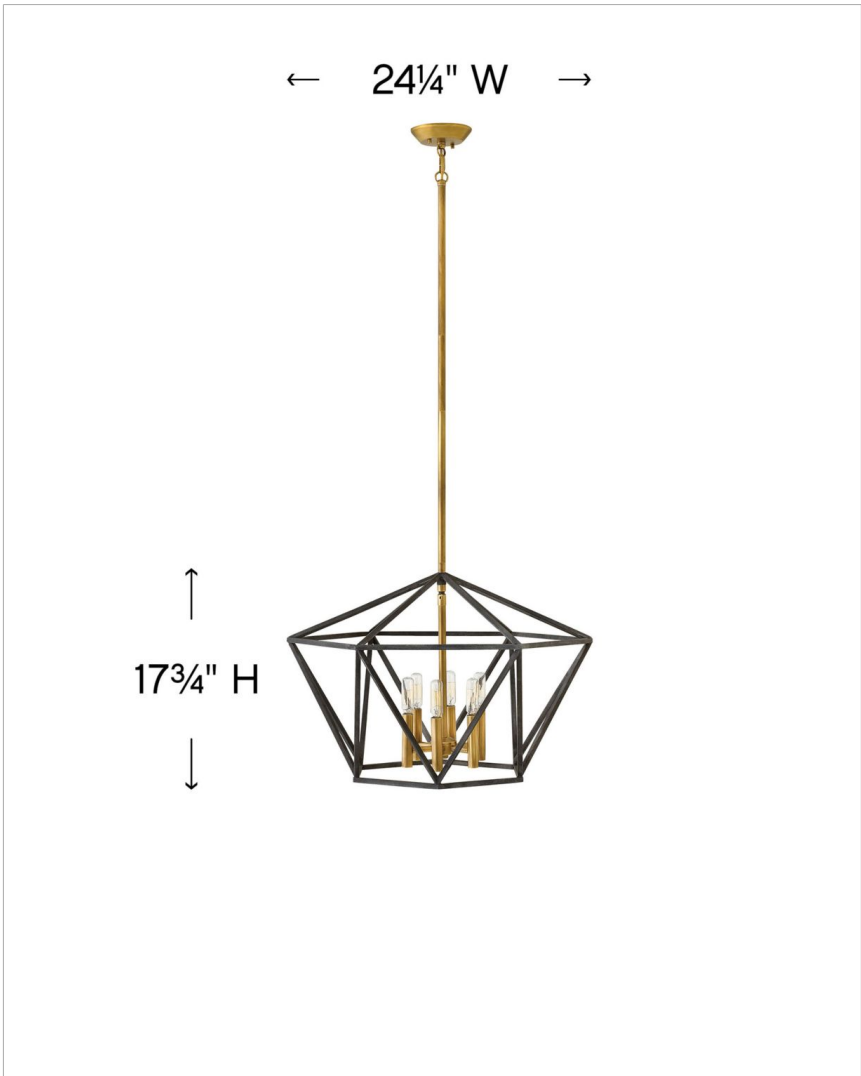

THEORY

3576DZ

MEDIUM OPEN FRAME SINGLE TIER

Theory's multi-faceted cage design proves the ultimate style solution to the elegance equation. This vintage, mid-century design is updated with a sophisticated two-tone finish, enhancing its modern geometric shape with a bold layering effect.

DETAILS	
FINISH:	Aged Zinc
MATERIAL:	Steel
SLOPE DEGREE:	90
DIMMABLE:	No

DIMENSIONS	
WIDTH:	24.3"
HEIGHT:	17.8"
WEIGHT:	9.5lb

LIGHT SOURCE	
LIGHT SOURCE:	Socketed
WATTAGE:	6-5w Cand. LED, 60w Equiv.
VOLTAGE:	120v

MOUNTING	
CANOPY:	5" Dia.
LEAD WIRE:	1 X 120"
MAX HEIGHT:	52.3

SHIPPING	
CARTON LENGTH:	27.3
CARTON WIDTH:	24.3
CARTON HEIGHT:	19.8
CARTON WEIGHT:	17

PRODUCT DETAILS:

- This item may be hung on a sloped ceiling
- This fixture includes multiple down stems in various lengths to customize the installation height of the fixture, including one 6" stem and two 12" stems
- Suitable for use in dry (indoor) locations as defined by NEC and CEC. Meets United States UL Underwriters Laboratories & CSA Canadian Standards Association Product Safety Standards.
- Ideal for vintage filament bulbs (not included)
- Distinctive mid-century modern elements merge with sleek and timeless forms for a vintage vibe with modern flair