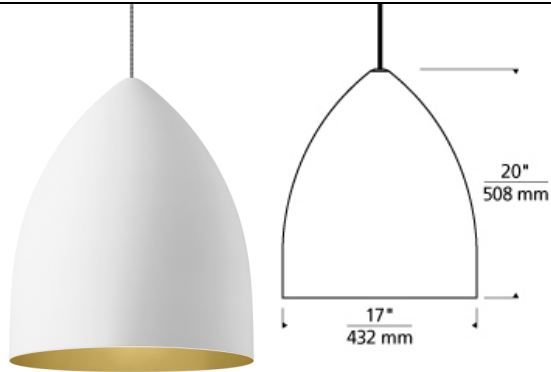

Signal Grande Pendant

DESCRIPTION

Impressive scale and a graceful silhouette allow the spun metal shades beautiful hand-painted metallic texture and colors to take center stage. Available in 8 finish/color combinations, rubberized paint creates a flawlessly smooth exterior finish. Includes 12' of field-cutable black/white cloth cord. Available with or without lamp. E26 medium base socket 150w max. LED includes (1) E26 medium base 10 watt 90 CRI 2700K LED A19 lamp. Incandescent version dimmable with a standard incandescent dimmer. LED version dimmable with an LED compatible dimmer. Consult lamp manufacturer for more information. 120v or 277v.

ACCESSORIES & OPTICAL CONTROLS

Suspension Swag Hook

WEIGHT

4.5-5lb / 2.04-2.27kg ±

ORDERING INFORMATION

700 SYSTEM	SIGGP	COLOR	LAMP
TD	LINE-VOLTAGE PENDANTS/SUSPENSION	YU RUBBERIZED GRAY/BLUE YP RUBBERIZED GRAY/COPPER YG RUBBERIZED GRAY/GOLD YL RUBBERIZED GRAY/PLATINUM WU RUBBERIZED WHITE/BLUE WP RUBBERIZED WHITE/COPPER WG RUBBERIZED WHITE/GOLD WL RUBBERIZED WHITE/PLATINUM	NO LAMP -LED927 A19 LED 90 CRI 2700K 120V (T20/T24)