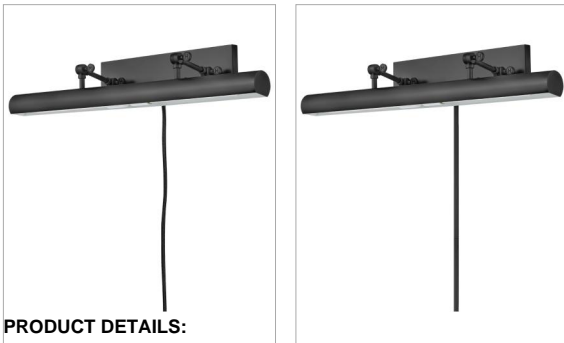

### LARGE ADJUSTABLE ACCENT LIGHT

Stokes embraces traditional elegance at its finest. A delicate geometric backplate serves as the backdrop for a rounded shade in a striking Black or Heritage Brass finish. Slim and streamlined, Stokes makes a dramatic impact while highlighting favorite elements within a space with artful illumination and comes with a removable cord and switch.

DETAILS	
FINISH:	Black
MATERIAL:	Steel
DIMMABLE:	YES, WITH DIMMABLE LAMP (NOT INCLUDED)

DIMENSIONS	
WIDTH:	30"
HEIGHT:	5.5"
WEIGHT:	8lb
BACK PLATE:	16.5"W X 5"H
TOP TO OUTLET:	2.5"

LIGHT SOURCE	
LIGHT SOURCE:	Socketed
WATTAGE:	2-10w Med. LED, 60w Equiv.
VOLTAGE:	120v

SHIPPING	
CARTON LENGTH:	33.1
CARTON WIDTH:	10.4
CARTON HEIGHT:	8.3
CARTON WEIGHT:	9.6

PRODUCT DETAILS:

- Suitable for use in dry (indoor) locations as defined by NEC and CEC. Meets United States UL Underwriters Laboratories & CSA Canadian Standards Association Product Safety Standards.
- Features On/Off switch
- This fixture can be hardwired or mounted with an included 96" plug-in cord.
- Fully adjustable up or down
- Optional cord covers are available. Pack of two 12" covers – 6938 BK
- Classic, elegant lines and timeless details enhance a traditional space
- All dimensions listed are as shown