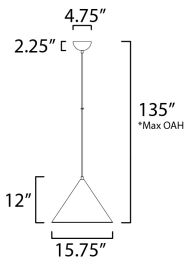

*max overall height

MEASUREMENTS

DIMENSION : 15.75" L x 15.75" W x 11.25" H
 MAX OAH : 135" OAH
 CANOPY : 4.75" W x 2.25" H x 4.75" L
 HANGING WEIGHT : 4.65 lb

LAMPING

INPUT VOLTAGE : 120V
 LUMENS : 2,660 Rated (1,600 Del.)
 BULB : 1 x 38W LED PCB Integrated , 38W Total
 BULB INCLUDED : (Integrated)
 DIMMABLE : Triac CL or ELV
 CRI : 90+ CRI
 COLOR_TEMP : 3000K

FINISHES OPTION

- Black
- Matte White

MATERIAL

Acrylic, Aluminum

RATINGS

cETLus
 Dry Location

ADDITIONAL

ADJUSTABLE
 SLOPE: 30
 RATED LIFE 50000 Hours
 OPERATING TEMPERATURE:
 -20°C (-4°F), 40°C (104°F)