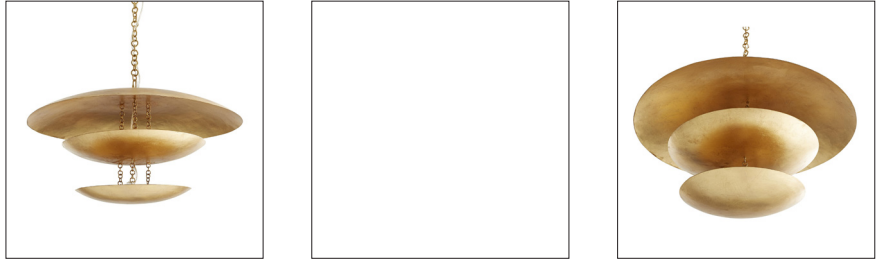

ARTERIOS

FLORKO CHANDELIER

82001
H: 17.5 IN, Dia: 31.00 IN
Gold Leaf
Contract Suitable As Is

The Florko Chandelier is out of this world. This eight-light design features gold-leafed iron curved discs that float effortlessly under the space-like dome. Both lower levels hold lights, creating a soft glow. The hand-applied gold leaf finish will vary. Additional chain available (CHN-123).

APPEARANCE

Material	Iron
Finish	Gold Leaf
Finish Will Vary	true
Top Coat/Sealant	false
Link	Welded

DIMENSIONS

Chandelier	H: 16 IN, Dia: 31.00 IN
Minimum Hanging Height	17.5 IN
Maximum Hanging Height	53.5 IN
Canopy	H: 1.5 IN, Dia: 5.75 IN