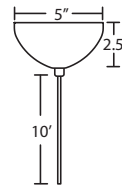

FIXED PENDANT OPTIONS:

1XC 1 Light Pendant, Dome Canopy

NO CORD CUTTING REQUIRED

- Suitable for use on sloped ceilings
- 1x electronic 60W dimmable 120V transformer
- Installs to standard 4" octagonal junction box
- Bronze or Satin Nickel metal finishes