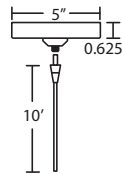

1XP Pendant + Monopoint Flat Canopy

- Pendant Shade and Cord/Socket Set, plus Flat Canopy
- 1x electronic 60W dimmable transformer, fits partially in junction box
- 10' Field-adjustable braided coaxial-type cord with a teflon jacket (clear or bronze tint coordinates with metal finish)
- Quick-Connect Jack provided
- Integral Quick-Connect adapter
- Bronze or Satin Nickel metal finishes