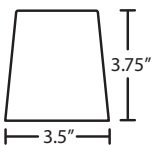

NICO 4

12V MINI PENDANTS

location:
DRY

SPECIFICATIONS:

DESCRIPTION

Low voltage mini pendant with handcrafted glass.

LAMPING

Standard: 35W Low pressure halogen GY6.35 12V Bi-Pin lamp, lamp included. Suitable for use in an open fixture. Optional lamp shield also available.

LED: 6W integrated lightsource, dimmable. (Available on 1XT or 1XC fixtures only).

DIFFUSER

Shade shall be handcrafted glass of various decors. 3.5" Dia. x 3.75" H

Opening sizes: 24mm.

CORD

Standard cord is 10' field-adjustable coaxial type with teflon jacket and decorative sleeve at the socketholder. Jacket tint coordinates with metal finish. Cords also available in 15' lengths.

STANDARD PENDANT (1XC, 1XT)

Mini pendant comes complete with either dome-style or flat-style canopy.

QUICK-CONNECT OPTION (XP, RXP, 1XP)

Quick-Connect Jack is compatible with Besa Rail Adapter, or Quick-Connect canopies (order separately).

METAL FINISH

Glass retainer hardware, sleeve and Quick-Connect Jack and/or canopies are finished in either Bronze or Satin Nickel.

LABELS

UL or ETL Listed. Suitable for Damp Locations (interior use only).

For ordering information, see next page

All dimensions provided are nominal.
Allowance must be made for dimensional tolerance in handcrafted glasses.

REV 10/14