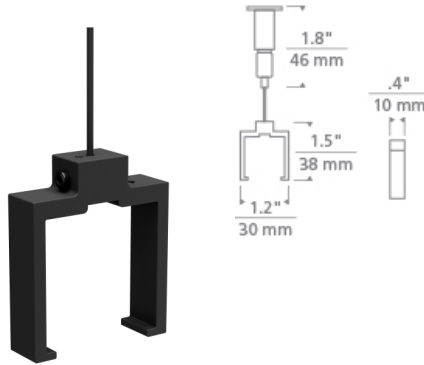

Brox Aircraft Cable

DESCRIPTION

Clip on connectors or bars to provide support anywhere along the run. Includes 12 feet of field adjustable cable.

WEIGHT

0.2-0.2lb / 0.09-0.09kg ±

black

ORDERING INFORMATION

700BRXCBL FINISH