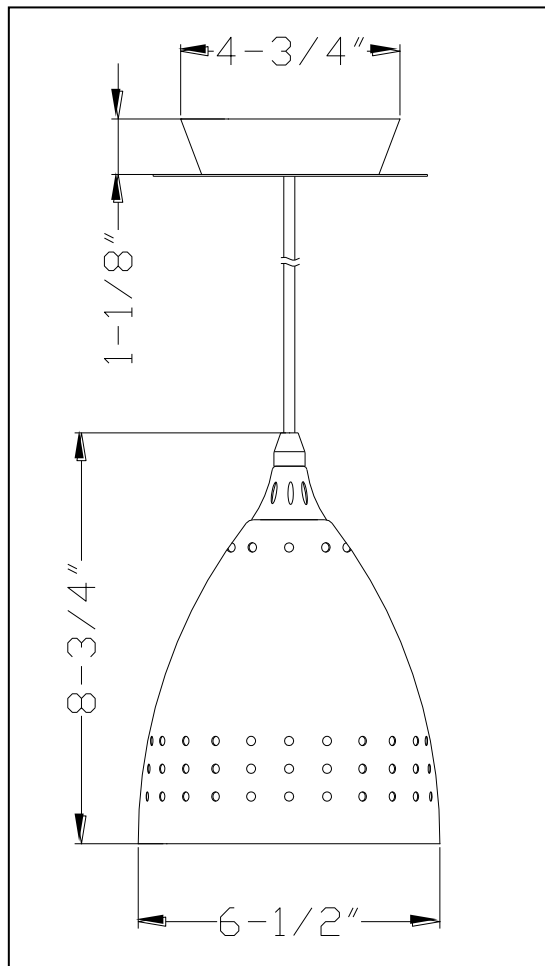

Project: _____

Catalog No.: _____

Lamp/Wattage: _____

Model No. : UP-1007

Material : Iron

Cord : 6' is the basic length, 10' & 18' length are available by special order

Bulb : Incandescent bulb

Socket : Medium base

Voltage : 120V

Wattage : 60W Max.

Cord Finish : RU (Rust)

Canopy : Dia. 4 3/4" H: 1 1/8"

Certificate : 