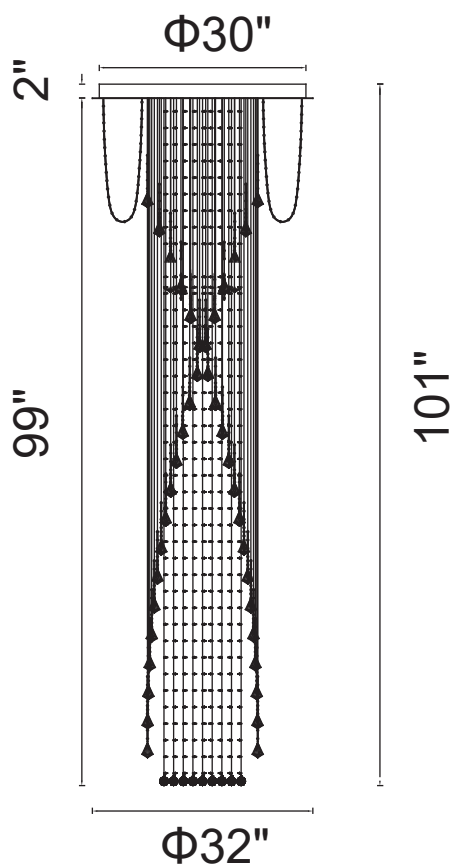

PROJECT: \_\_\_\_\_

FIXTURE TYPE: \_\_\_\_\_

LOCATION: \_\_\_\_\_

CONTACT/PHONE: \_\_\_\_\_

Item	6628C26C
Collection	HALLWAY
Finish	Chrome
Glass	-----
Crystal	Clear
Input	120V AC,60HZ,AC

Shade	-----
Length/Dia.	32"
Width/Ext.	-----
Height	101"
Maximum	-----
Lumens	-----

Light Source	GU10
Bulb Info.	13x35W
Included	-----
Dimmable	Yes
Color	-----
Weight	