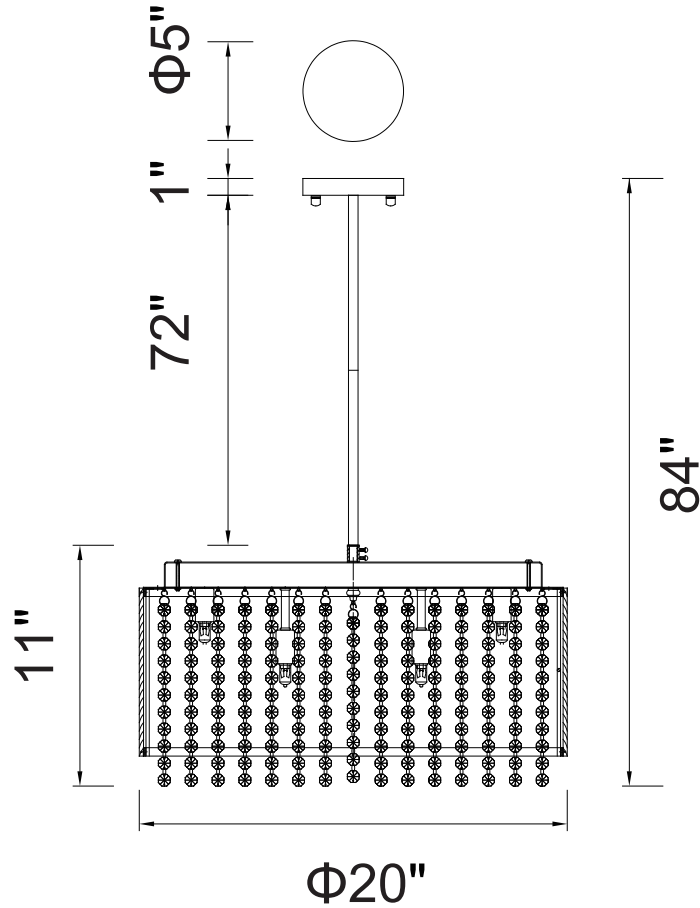

PROJECT: _____
 FIXTURE TYPE: _____
 LOCATION: _____
 CONTACT/PHONE: _____

Item	5535P20C-R
Collection	CLAIRE
Finish	Chrome
Glass	-----
Crystal	Clear
Input	120V AC,60HZ,AC

Shade	-----
Length/Dia.	20"
Width/Ext.	-----
Height	11"
Maximum	84"
Lumens	-----

Light Source	G9
Bulb Info.	12x40W
Included	-----
Dimmable	Yes
Color	-----
Weight	