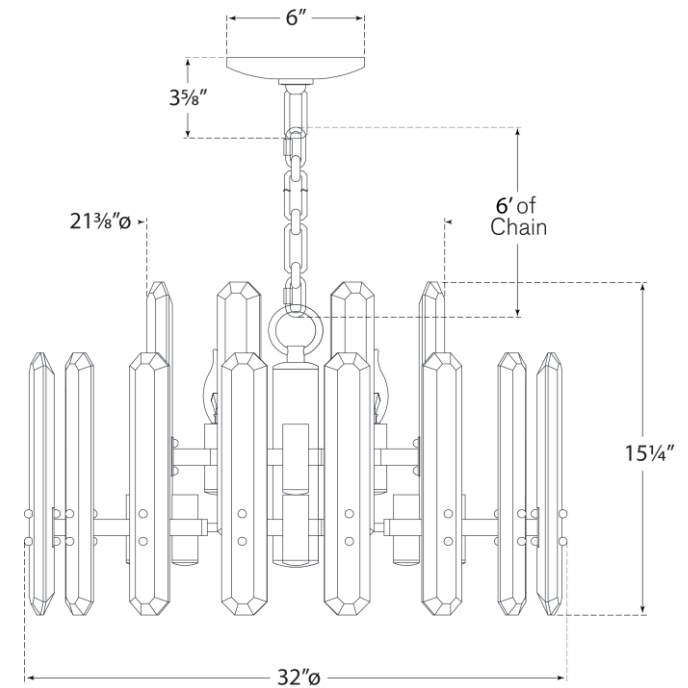

TEAR SHEET

Bonnington Large Chandelier

Item # ARN 5125PN-CG

Designer: AERIN

Height: 15.25"

Width: 32"

Canopy: 6" Octagonal

Finishes: HAB, PN

Trim Options: CG

Socket: 18 - E12 Candelabra

Wattage: 18 - 40 C11

Weight: 59 Pounds

ARN5125