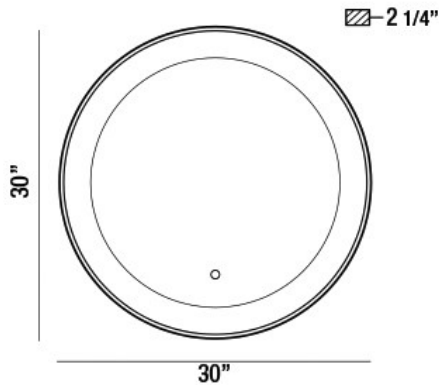

PROJECT INFORMATION

Job Name: Date: Type:

Comments: