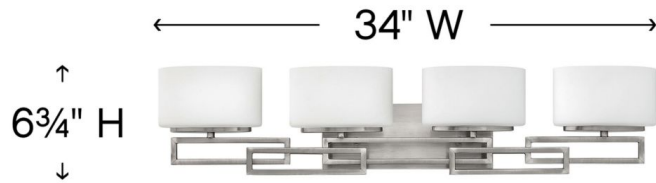

LANZA

5104AN

FOUR LIGHT VANITY

Lanza features contemporary styling with geometric patterns that are emphasized in Antique Nickel, Brushed Bronze and Buckeye Bronze finishes. The elongated oval, etched opal glass reinforces its sleek design.

DETAILS	
FINISH:	Antique Nickel
MATERIAL:	Metal
GLASS:	Etched Opal
DIMMABLE:	Yes

DIMENSIONS	
WIDTH:	34"
HEIGHT:	6.8"
WEIGHT:	8lb
BACK PLATE:	12"W X 4.75"H
EXTENSION:	5"
TOP TO OUTLET:	4"

LIGHT SOURCE	
LIGHT SOURCE:	Socketed
VOLTAGE:	120v

SHIPPING	
CARTON LENGTH:	11
CARTON WIDTH:	34
CARTON HEIGHT:	7
CARTON WEIGHT:	10

PRODUCT DETAILS:

- Mounting hardware is hidden on the back plate to ensure a clean silhouette
- This fixture must be installed with shades/glass facing up toward the ceiling
- Suitable for use in damp locations as defined by NEC and CEC. Meets United States UL Underwriters Laboratories & CSA Canadian Standards Association Product Safety Standards.
- Merging the best of traditional and modern elements with a sophisticated and streamlined look