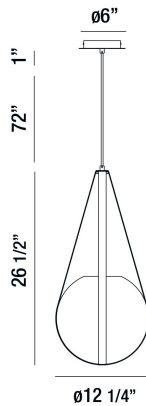

ROSEMOUNT, 12" ROUND PENDANT

Options Available

ITEM NO.	FINISH	SHADE
35990-017	CHROME	WHITE/TAN
35990-024	CHROME	CLEAR/TAN
35990-031	CHROME	SMOKE/TAN

PRODUCT DETAILS

No.	:	35990-024
Product Color	:	CHROME
Product Material	:	METAL
Shade / Accent Colour	:	CLEAR/TAN
Shade / Accent Material	:	GLASS/LEATHER
Diameter	:	12.25"
Height	:	26.5"
Overall Height	:	99.5"
Weight	:	5lbs

LIGHT SOURCE DETAILS

Number of Bulbs	:	1
Light Source	:	Incandescent
Light Source Type	:	A19
Input Voltage	:	120V
Bulb Voltage	:	120V
Socket Type	:	E26
Wattage	:	60W
Total Wattage	:	60W
Bulb Included	:	No
Dimmable	:	Yes

TECHNICAL DETAILS

Hanging Support Type	:	WIRE
Hanging Support Length	:	72"
Canopy / Backplate Height	:	1"
Canopy / Backplate Dia.	:	6"
Location	:	DRY
Approval	:	

PROJECT INFORMATION

Job Name: Date: Type: