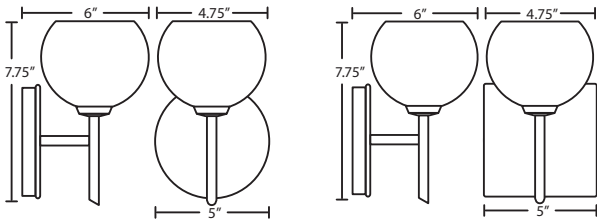

For ordering information, see next page

All dimensions provided are nominal. Allowance must be made for dimensional tolerance in handcrafted glasses.

REV 7/15