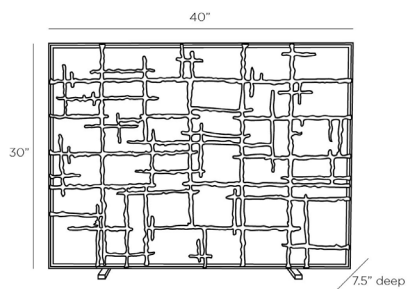

## PETROVA FIRE SCREEN

3100  
H: 30 IN, W: 40 IN, D: 7.5 IN  
Blackened Iron  
Contract Suitable As Is

Blackened cast iron and mesh form the Brutalist-style Petrova fire screen. This expressive screen, with its hatched design, presents an opportunity to incorporate a touch of texture and raw elegance to a living space.

### DIMENSIONS

Foot	W: 1, D: 7.5
------	--------------