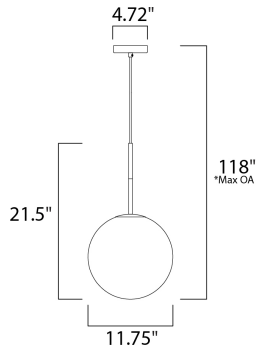

*max overall height

MEASUREMENTS

- DIMENSION : 11.75" W x 21.5" H
- MAX OAH : 118" OAH
- CANOPY : 4.72" W x 1" H x 4.72" L
- HANGING WEIGHT : 4.41 lb

LAMPING

- INPUT VOLTAGE : 120V
- LUMENS : 0 Rated
- BULB : 1 x 60W Incandescent E26 Medium , 60W Total
- BULB INCLUDED : (Not Included)
- DIMMABLE : Yes