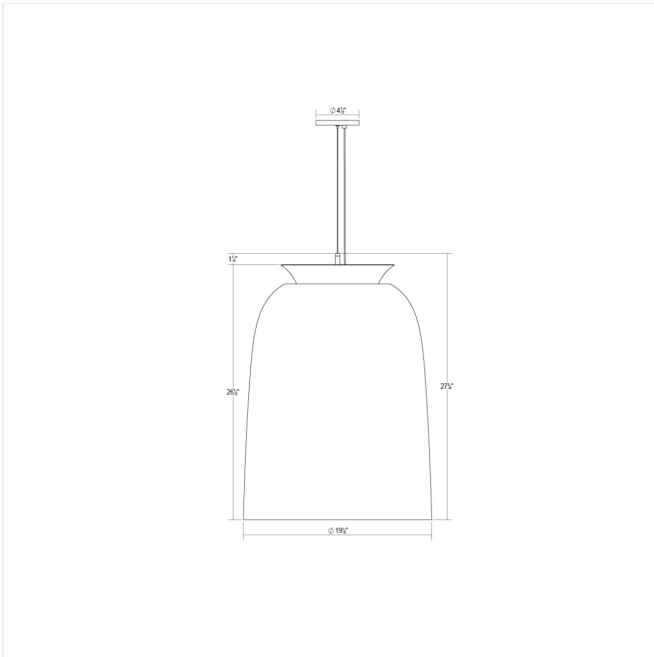

# Belle Flare Tall LED Bell Pendant Spec Sheet

SKU: 3535.03

Unmistakably modern, the pristine curved Belle Flare Pendant directs LED light downward through reflective radiance within the dome shade while subtly reflecting light upward through the flared trim at the top of the dome. Scaled for residential, hospitality and commercial settings for an enduring modern presence.

## Dimensions

Height:	27.75"
Diameter:	19.5"
Canopy/Backplate/Base:	4.5"
Hanging Details:	20' Adjustable Cord
Size:	Tall
Canopy/Backplate/Base Height:	0.5"