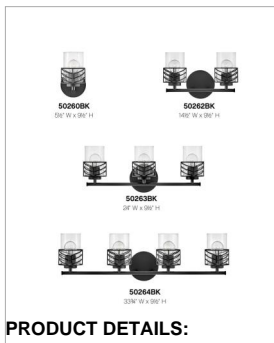

### SMALL SINGLE LIGHT VANITY

Della's unique chevron design casts beautiful shadows through clear glass. Transitional in style, Della is at home within a wide variety of décors - from bohemian to vintage mid-century to updated traditional. Available in a classic Black or a Lacquered Brass finish, this artistic family exudes stylish flair.

DETAILS	
FINISH:	Black
MATERIAL:	Steel
GLASS:	Clear
DIMMABLE:	YES, WITH DIMMABLE LAMP (NOT INCLUDED)

DIMENSIONS	
WIDTH:	5.5"
HEIGHT:	9.5"
WEIGHT:	2.5lb
BACK PLATE:	5.25" Dia.
EXTENSION:	6.5"
TOP TO OUTLET:	6.5"

LIGHT SOURCE	
LIGHT SOURCE:	Socketed
WATTAGE:	1-12w Med. LED, 100W Equiv.
VOLTAGE:	120v

SHIPPING	
CARTON LENGTH:	7.9
CARTON WIDTH:	7.9
CARTON HEIGHT:	12.4
CARTON WEIGHT:	3.3

- Mounting hardware is hidden on the back plate to ensure a clean silhouette
- Fixture can be mounted either up or down
- Suitable for use in damp locations as defined by NEC and CEC. Meets United States UL Underwriters Laboratories & CSA Canadian Standards Association Product Safety Standards.
- Ideal for vintage filament bulbs (not included)
- Merging the best of traditional and modern elements with a sophisticated and streamlined look