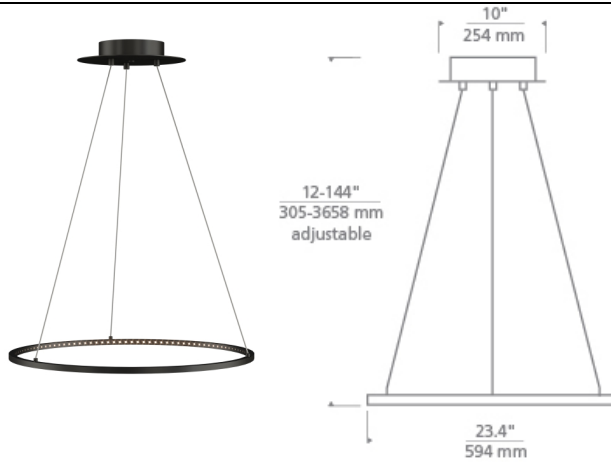

Vellavi 24 Chandelier LED

DESCRIPTION

This stunning piece has a traditional foundation with a modern edge, drawing inspiration from large medieval chandeliers. The Vellavi 24 Chandelier houses LEDs and distributes light with minimal glare, and will complement any interior design. Available in two finishes, Nightshade Black and Natural Brass that will patina over time and two diameters, 24" and 36". Includes 27.2 watts, 1488 total delivered lumens, 2200K LED module. Dimmable with most LED compatible ELV dimmers. Ships with 12 feet of field-cuttable satin cable. Can be installed on a sloped ceiling up to 45°. 120V-277V.

WEIGHT

8.5-8.5lb / 3.86-3.86kg ±

nightshade black

natural brass

ORDERING INFORMATION

700VLV	SHAPE OR SIZE	FINISH	LAMP
24	24" DIAMETER	NB NATURAL BRASS B NIGHTSHADE BLACK	-LED922 INTEGRATED LED 90 CRI 2200K 120V-277V