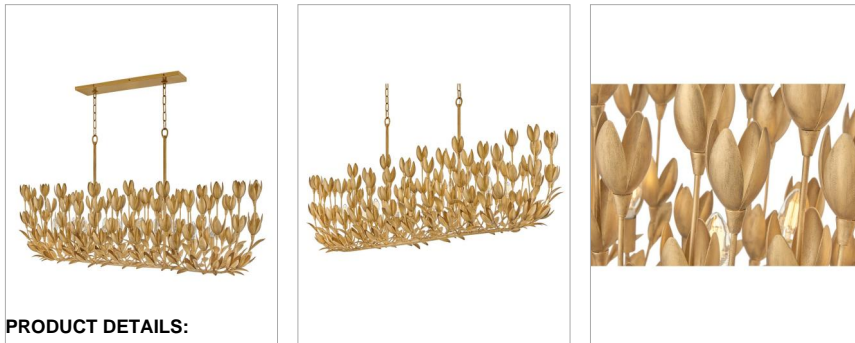

FLORA

30015BNG

LARGE TEN LIGHT LINEAR

Flora is a work of art inspired by the delicate nature and beauty of florals. Blurring the line between lighting and sculpture, Flora's handmade, hand-painted blooms mesmerizingly unfold while the bulbs beautifully nestle inside.

DETAILS	
FINISH:	Burnished Gold
MATERIAL:	Steel
SLOPE DEGREE:	90
DIMMABLE:	DOES NOT APPLY

DIMENSIONS	
WIDTH:	60"
HEIGHT:	27.8"
DEPTH:	14
WEIGHT:	36lb

LIGHT SOURCE	
LIGHT SOURCE:	Socketed
WATTAGE:	10-5w Cand. LED, 60w Equiv.
VOLTAGE:	120v

MOUNTING	
CANOPY:	4.5"W X 20"L
LEAD WIRE:	1 X 144"

SHIPPING	
CARTON LENGTH:	66
CARTON WIDTH:	20
CARTON HEIGHT:	23.5
CARTON WEIGHT:	61.6