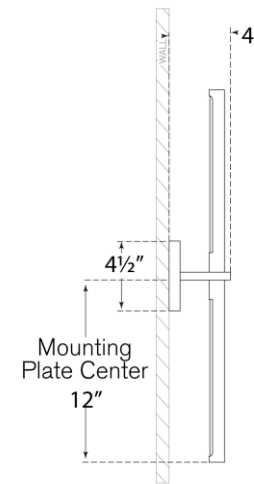

## Axis Large Linear Sconce

Item # KW 2736AB

Designer: Kelly Wearstler

Height: 24"

Width: 4.5"

Extension: 4"

Backplate: 4.5" Square

Finishes: AB, BZ, PN

Socket: Dedicated LED

Wattage: 20w (2400lm)

Weight: 3 Pounds

Top View

Side View

Front View