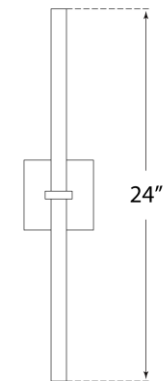

## Axis Large Linear Sconce

Item # KW 2736AB

Designer: Kelly Wearstler

Height: 24"

Width: 4.5"

Extension: 4"

Backplate: 4.5" Square

Finishes: AB, BZ, PN

Socket: Dedicated LED

Wattage: 20w (2400lm)

Weight: 3 Pounds

Top View

Side View

Front View