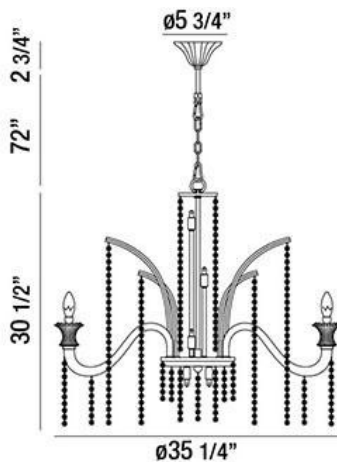

NAVA, 35" ROUND CHANDELIER

PRODUCT DETAILS

No.	:	26242-019
Product Color	:	CHROME
Product Material	:	METAL
Shade / Accent Colour	:	ICE BLUE
Shade / Accent Material	:	BLOWN GLASS
Diameter	:	35.25"
Height	:	30.5"
Overall Height	:	105.25"
Weight	:	23.1lbs

LIGHT SOURCE DETAILS

Number of Bulbs	:	6 / 8
Light Source	:	Halogen / Halogen
Light Source Type	:	G9 / B10
Input Voltage	:	120 / 120V
Bulb Voltage	:	120 / 120V
Socket Type	:	G9 / E12
Wattage	:	40 / 60W
Total Wattage	:	240 / 480W
Bulb Included	:	No / No
Dimmable	:	Yes / Yes

Options Available

ITEM NO.	FINISH	SHADE
26242-019	CHROME	ICE BLUE

TECHNICAL DETAILS

Light Direction	:	Up
Hanging Support Type	:	CHAIN
Hanging Support Length	:	72"
Canopy / Backplate Height	:	2.75"
Canopy / Backplate Dia.	:	5.75"
Adjustable Lamp Head	:	No
Approval	:	