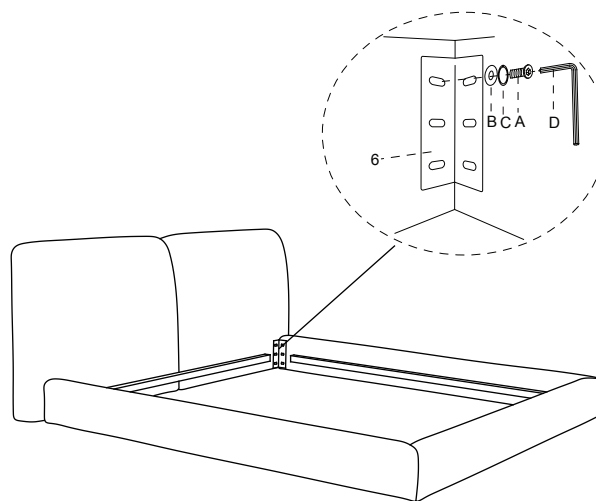

PARTS AND HARDWARE.

1. HEADBOARD x 1 	2. FOOTBOARD x 2 	3. LEFT SIDE RAIL x 1
4. RIGHT SIDE RAIL x 4 	5. CENTER RAIL x 4 	6.
7. x2 		
A M8*3cm x24 	B x24 	C x24
D M6*1 	E x4 	F x4

NOTES.

Thank you for purchasing this quality product!
Be sure to check all packing material carefully for small part that may have come loose inside the carton during shipping.

CAUTION: The item is heavy, assembly should be performed by two people.

STEP 1.