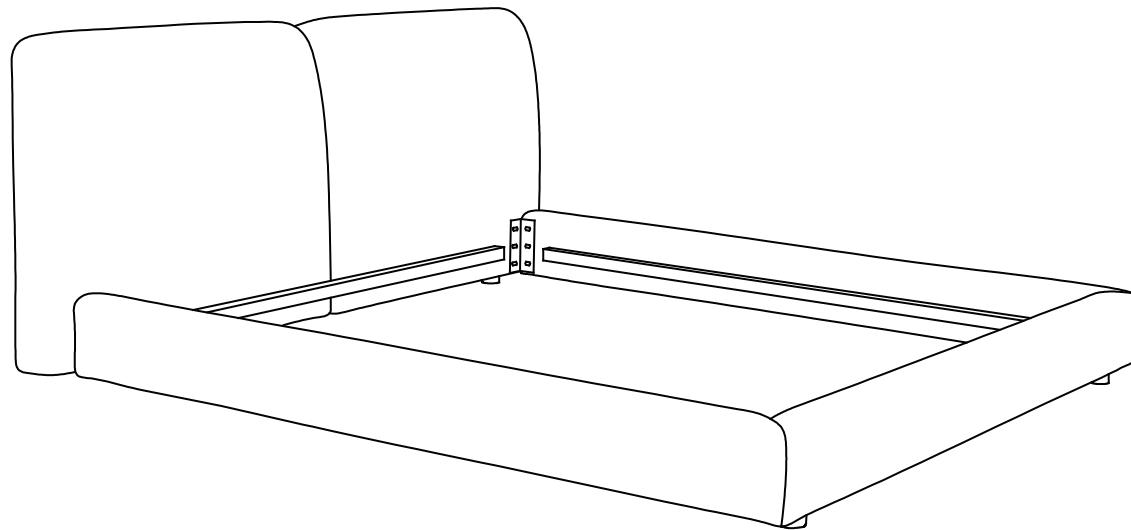

## ASSEMBLY INSTRUCTIONS.

ZEPPELIN QUEEN BED HEATHER LIGHT GREY

OA-1005-29-0

THANK YOU FOR YOUR PURCHASE!

# PARTS AND HARDWARE.

1. HEADBOARD x 1 	2. FOOTBOARD x 2 	3. LEFT SIDE RAIL x 1 
4. RIGHT SIDE RAIL x 4 	5. CENTER RAIL x 4 	6. 
7. x2 		
A M8*3cm x24 	B x24 	C x24 
D M6*1 	E x4 	F x4 