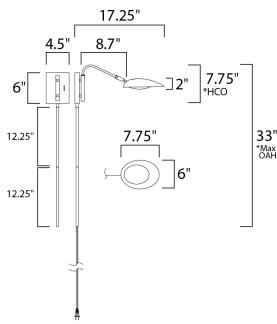

PRODUCT DESCRIPTION

Inspired by Mid-Century Modern design, this collection features tapered hoods that conceal LED modules that can be adjusted to direct the light. The Black finish with contrasting Satin Brass accents softens the look to work in a broader range of design. The wall pin up lamps work great at bedside while the floor lamp version is at home next to a chair.

MEASUREMENTS

DIMENSION : 6" L 7.75" H x 17.25" Ext
MAX OAH : 4.5" W x 6" H
HANGING WEIGHT : 2.64 lb

LAMPING

INPUT VOLTAGE : 120V
LUMENS : 520 Rated (455 Del.)
BULB : 1 x 6.5W LED AC Integrated , 6W Total
BULB INCLUDED : (Integrated)
DIMMABLE : Triac CL
CRI : 80 CRI
COLOR_TEMP : 3000K
LIGHTING_DIRECTION : Down

FINISHES OPTION

Black / Satin Brass

MATERIAL

Aluminum, Acrylic

RATINGS

cETLus
Damp Location

ADDITIONAL

INSTALL UP/DOWN: Down
RATED LIFE 35000 Hours
OPERATING TEMPERATURE:
-20°C (-4°F), 40°C (104°F)

Always consult a qualified electrician before installing any lighting product.